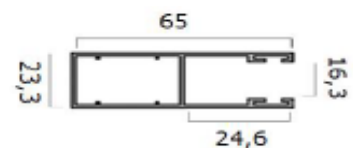

Classic

**PA-55**  
height: 55 mm  
thickness: 11,5 mm  
weight: 2,93 kg/m<sup>2</sup>